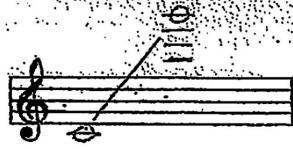

SCALES Must be memorized!

Chromatic Scale Range
Play ascending and descending

$\text{♩} = 60$

EXCERPTS

No memorization required

#1 *Adagio cantabile* $\text{♩} = 80$
p

#2 *Viste (Presto)* $\text{♩} = 104$
mf *p* *cresc.*